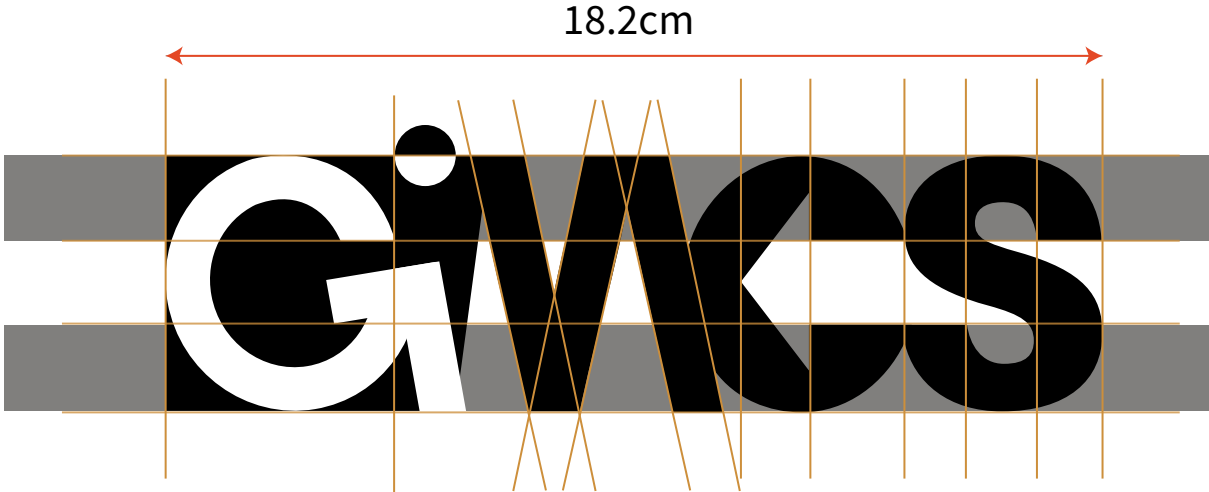

logo option 2